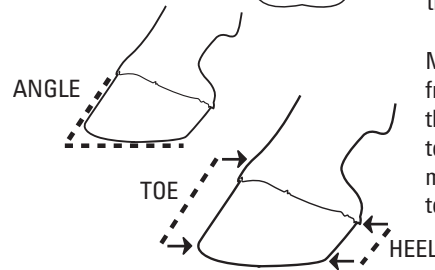

Boa Horse Boot Hoof Measurement Log

Keep track of your horse's hoof growth.
Questions? Give us a call! 1.800.447.8836.

Boa Horse Boot

Size	Width in inches	Length in inches	Size	Width in mm	Length in mm
00	3 1/2" - 3 7/8"	4 - 4 3/8"	00	89-98mm	101-111mm
0	3 7/8" - 4 1/4"	4 3/8" - 4 5/8"	0	98-108mm	111-117mm
1	4 1/4" - 4 7/8"	4 5/8" - 5 1/8"	1	108-124mm	117-130mm
2	4 7/8" - 5 1/4"	5 1/8" - 5 3/8"	2	124-133mm	130-136mm
3	5 1/4" - 5 7/8"	5 3/8" - 5 7/8"	3	133-149mm	136-149mm
4	5 7/8" - 6 1/4"	5 7/8" - 6 1/4"	4	149-159mm	149-159mm
5	6 1/4" - 6 11/16"	6 1/4" - 6 11/16"	5	159-169mm	159-169mm
6	6 11/16" - 6 15/16"	6 11/16" - 6 15/16"	6	169-176mm	169-176mm
7	6 15/16" - 7 3/8"	6 15/16" - 7 3/8"	7	176-186mm	176-186mm
8	7 3/8" - 7 1/2"	7 3/8" - 7 7/8"	8	186-192mm	186-200mm

Measure the width of the hoof across the bottom at the widest point.

Measure the length of the hoof from the toe to the buttress line of the heel. The buttress line is the farthest weight bearing point of the heel where the hoof wall ends. Do not include the heel bulbs in the measurement.

Measure the toe length from the groove just above the hairline to the tip of the toe. Heel length should be measured from the hairline to the end of the heel.

HORSE'S NAME: _____

Date: _____

	Width	Length	Hoof Angle	Toe Length	Heel Length	Boot Size
Right Front						
Left Front						
Right Hind						
Left Hind						