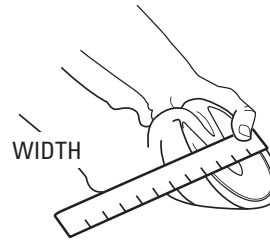

Boa Horse Boot Hoof Measurement Log

Keep track of your horse's hoof growth.
Questions? Give us a call! 1.800.447.8836.

Boa Horse Boot

Size	Width in inches	Length in inches	Size	Width in mm	Length in mm
00	3 1/2" - 3 7/8"	4 - 4 3/8"	00	89-98mm	101-111mm
0	3 7/8" - 4 1/4"	4 3/8" - 4 5/8"	0	98-108mm	111-117mm
1	4 1/4" - 4 7/8"	4 5/8" - 5 1/8"	1	108-124mm	117-130mm
2	4 7/8" - 5 1/4"	5 1/8" - 5 3/8"	2	124-133mm	130-136mm
3	5 1/4" - 5 7/8"	5 3/8" - 5 7/8"	3	133-149mm	136-149mm
4	5 7/8" - 6 1/4"	5 7/8" - 6 1/4"	4	149-159mm	149-159mm
5	6 1/4" - 6 11/16"	6 1/4" - 6 11/16"	5	159-169mm	159-169mm
6	6 11/16" - 6 15/16"	6 11/16" - 6 15/16"	6	169-176mm	169-176mm
7	6 15/16" - 7 3/8"	6 15/16" - 7 3/8"	7	176-186mm	176-186mm
8	7 3/8" - 7 1/2"	7 3/8" - 7 7/8"	8	186-192mm	186-200mm

Measure the width of the hoof across the bottom at the widest point.

Measure the length of the hoof from the toe to the buttress line of the heel. The buttress line is the farthest weight bearing point of the heel where the hoof wall ends. Do not include the heel bulbs in the measurement.

Measure the toe length from the groove just above the hairline to the tip of the toe. Heel length should be measured from the hairline to the end of the heel.

HORSE'S NAME: _____

Date: _____

	Width	Length	Hoof Angle	Toe Length	Heel Length	Boot Size
Right Front						
Left Front						
Right Hind						
Left Hind						