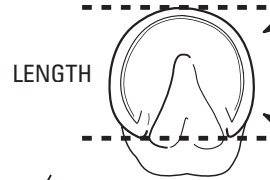

Boa Horse Boot Hoof Measurement Log

Keep track of your horse's hoof growth.
Questions? Give us a call! 1.800.447.8836.

Boa Horse Boot

Size	Width in inches	Length in inches	Size	Width in mm	Length in mm
00	3 1/2" - 3 7/8"	4 - 4 3/8"	00	89-98mm	101-111mm
0	3 7/8" - 4 1/4"	4 3/8" - 4 5/8"	0	98-108mm	111-117mm
1	4 1/4" - 4 7/8"	4 5/8" - 5 1/8"	1	108-124mm	117-130mm
2	4 7/8" - 5 1/4"	5 1/8" - 5 3/8"	2	124-133mm	130-136mm
3	5 1/4" - 5 7/8"	5 3/8" - 5 7/8"	3	133-149mm	136-149mm
4	5 7/8" - 6 1/4"	5 7/8" - 6 1/4"	4	149-159mm	149-159mm
5	6 1/4" - 6 11/16"	6 1/4" - 6 11/16"	5	159-169mm	159-169mm
6	6 11/16" - 6 15/16"	6 11/16" - 6 15/16"	6	169-176mm	169-176mm
7	6 15/16" - 7 3/8"	6 15/16" - 7 3/8"	7	176-186mm	176-186mm
8	7 3/8" - 7 1/2"	7 3/8" - 7 7/8"	8	186-192mm	186-200mm

Measure the width of the hoof across the bottom at the widest point.

Measure the length of the hoof from the toe to the buttress line of the heel. The buttress line is the farthest weight bearing point of the heel where the hoof wall ends. Do not include the heel bulbs in the measurement.

Measure the toe length from the groove just above the hairline to the tip of the toe. Heel length should be measured from the hairline to the end of the heel.

HORSE'S NAME: _____

Date: _____

	Width	Length	Hoof Angle	Toe Length	Heel Length	Boot Size
Right Front						
Left Front						
Right Hind						
Left Hind						